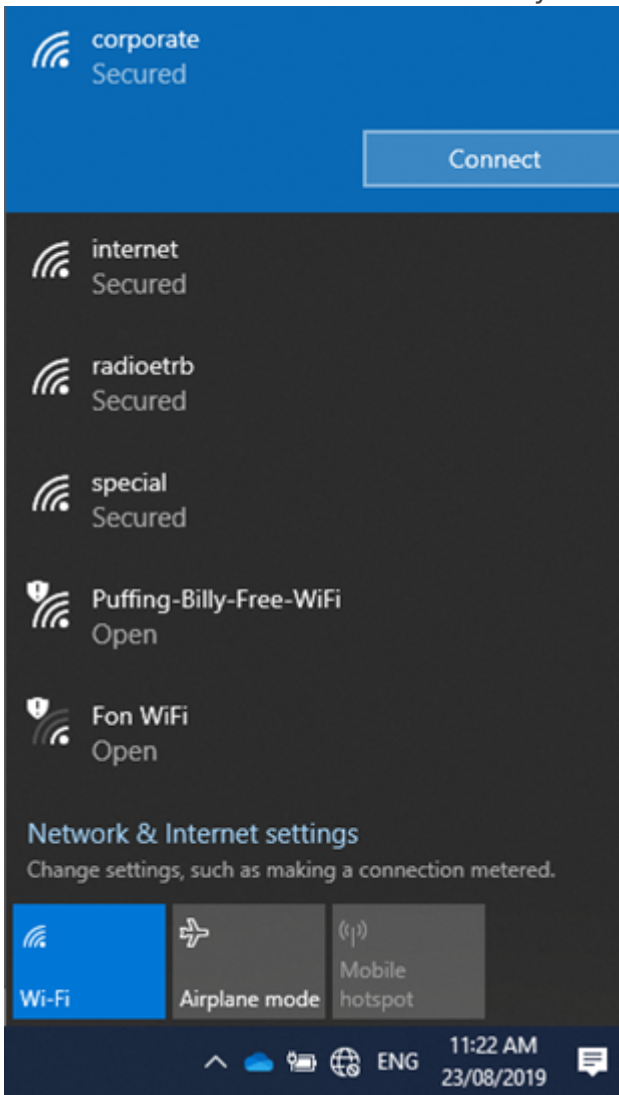

# Connecting to PBR Corporate WiFi Network

For those with a Puffing Billy username and password, you can connect to corporate with your username and password.

## Step-by-step guide

1. Bring up the available WiFi networks by clicking the **WiFi button** (globe or radio wave symbol depending on your version of Windows).

2. Select **corporate** and click **connect**. You should automatically be connected. If you are asked to enter in credentials enter in your PBR login and password.