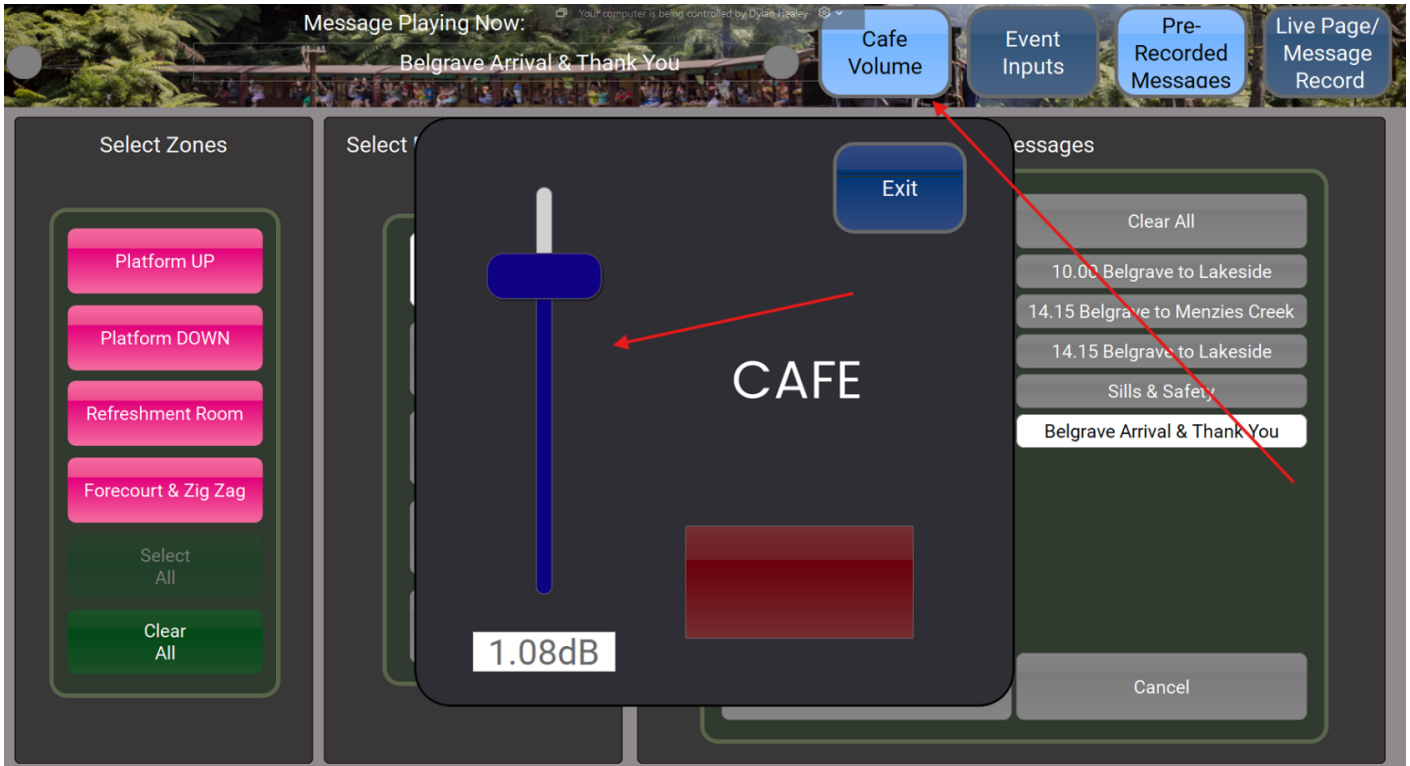

# How to: Adjust Volume in Cafe

## Cafe Volume

1. The "cafe volume" tab is used to lower or increase the volume of the music inside the cafe. Simply slide the bar up or down.

Revision #1

Created 2024-11-20 23:25:01 UTC by Dylan Healey

Updated 2024-11-20 23:25:24 UTC by Dylan Healey