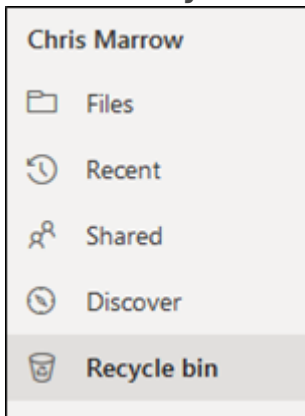

Accessing & Restoring Deleted Items

Step-by-step guide

1. Click on **Recycle Bin**.

2. Select the Folder/File and click on **Restore**.

Recycle bin

Revision #3

Created 2022-09-29 11:00:59 UTC by Mitch Fraser