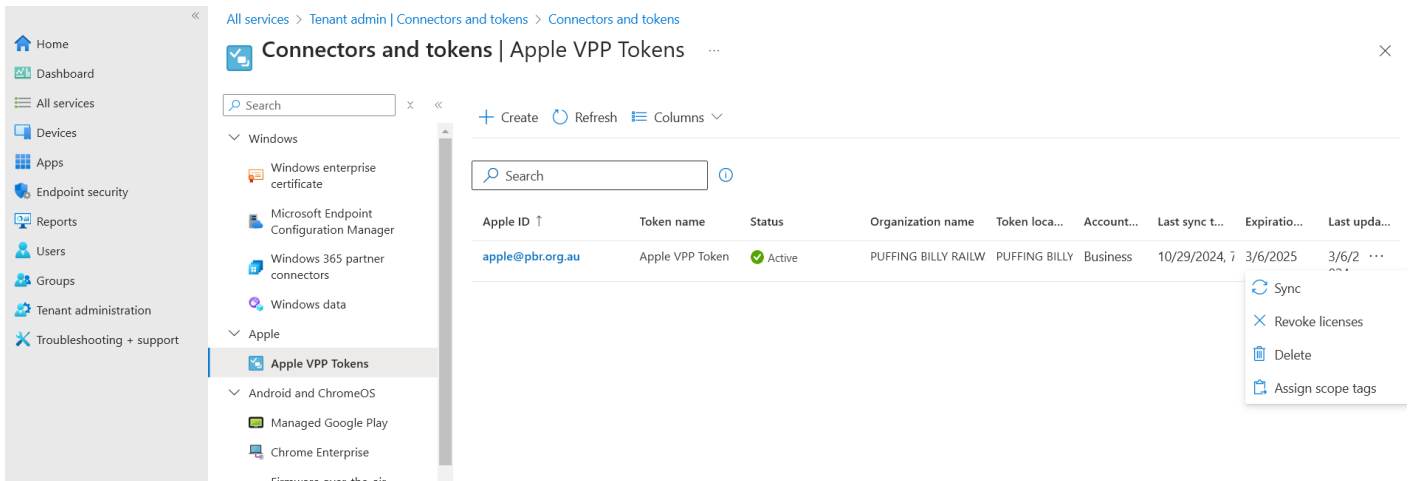

Once sync has completed navigate to Apps | iOS/iPadOS apps, and the app will be displayed in the list and is now successfully added to Intune