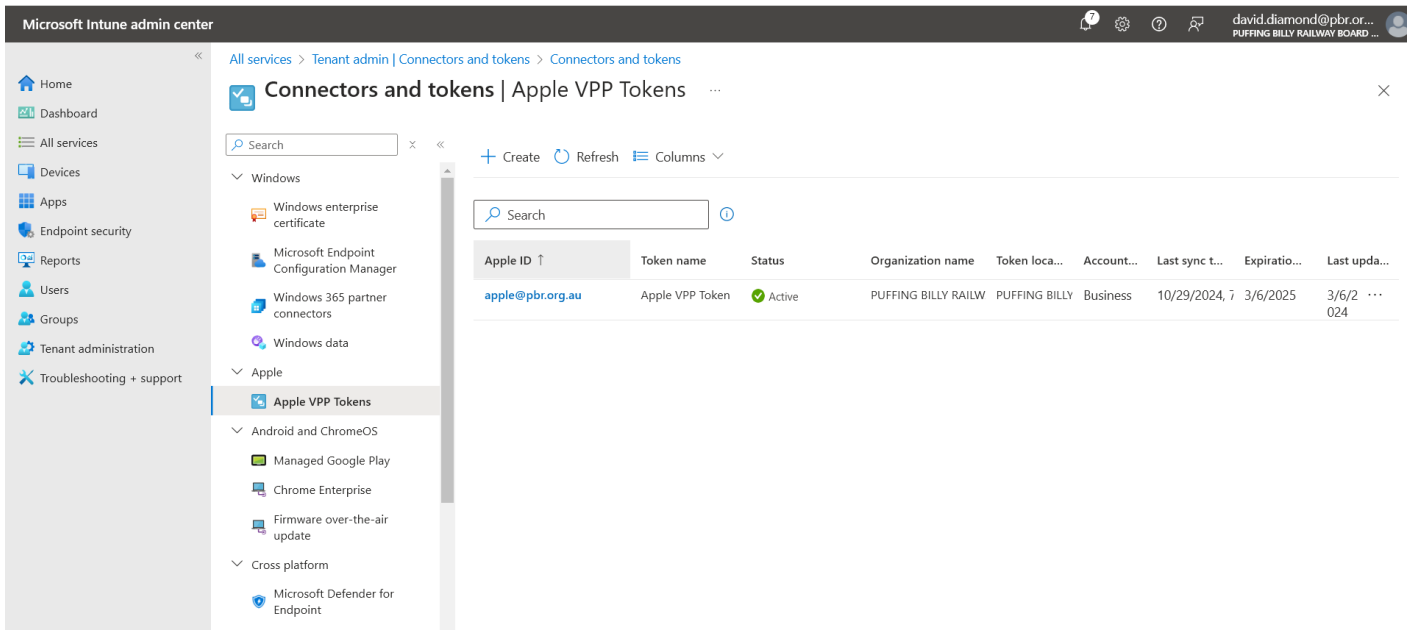

select the app, assign to Puffing Billy Railway Board and enter quantity and click Get

Now go to Intune Tenant Admin | Connectors and Tokens

On the line of apple@pbr.org.au go to far right and click on ... and select Sync