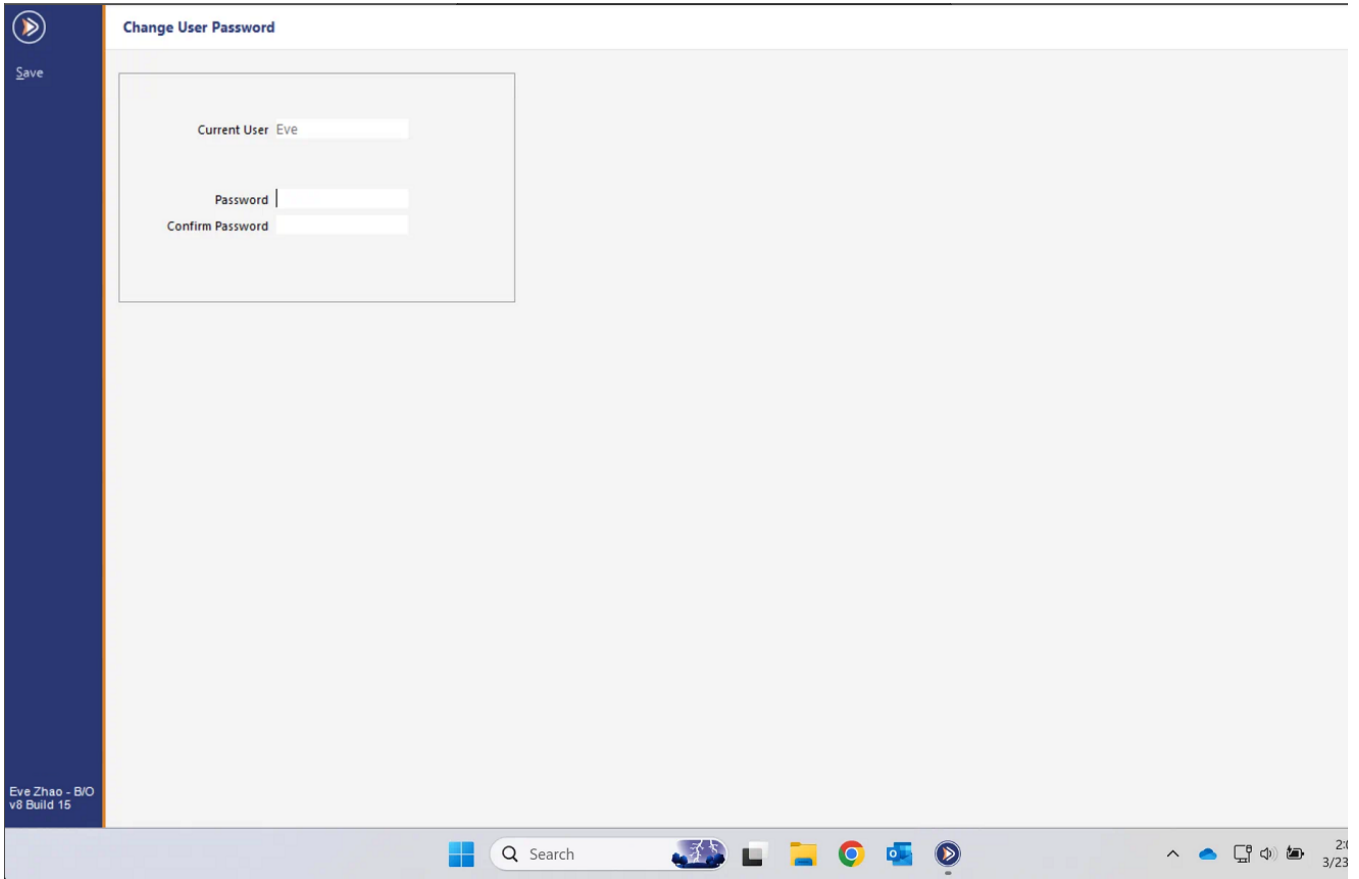

# Idealpos Password Change

This article will show you how to change your password in idealpos.

1. Open idealpos and navigate to "Setup" & "Change User Password".

2. Here you can change your password. The password has to be less than 10 characters as per idealpos standard.