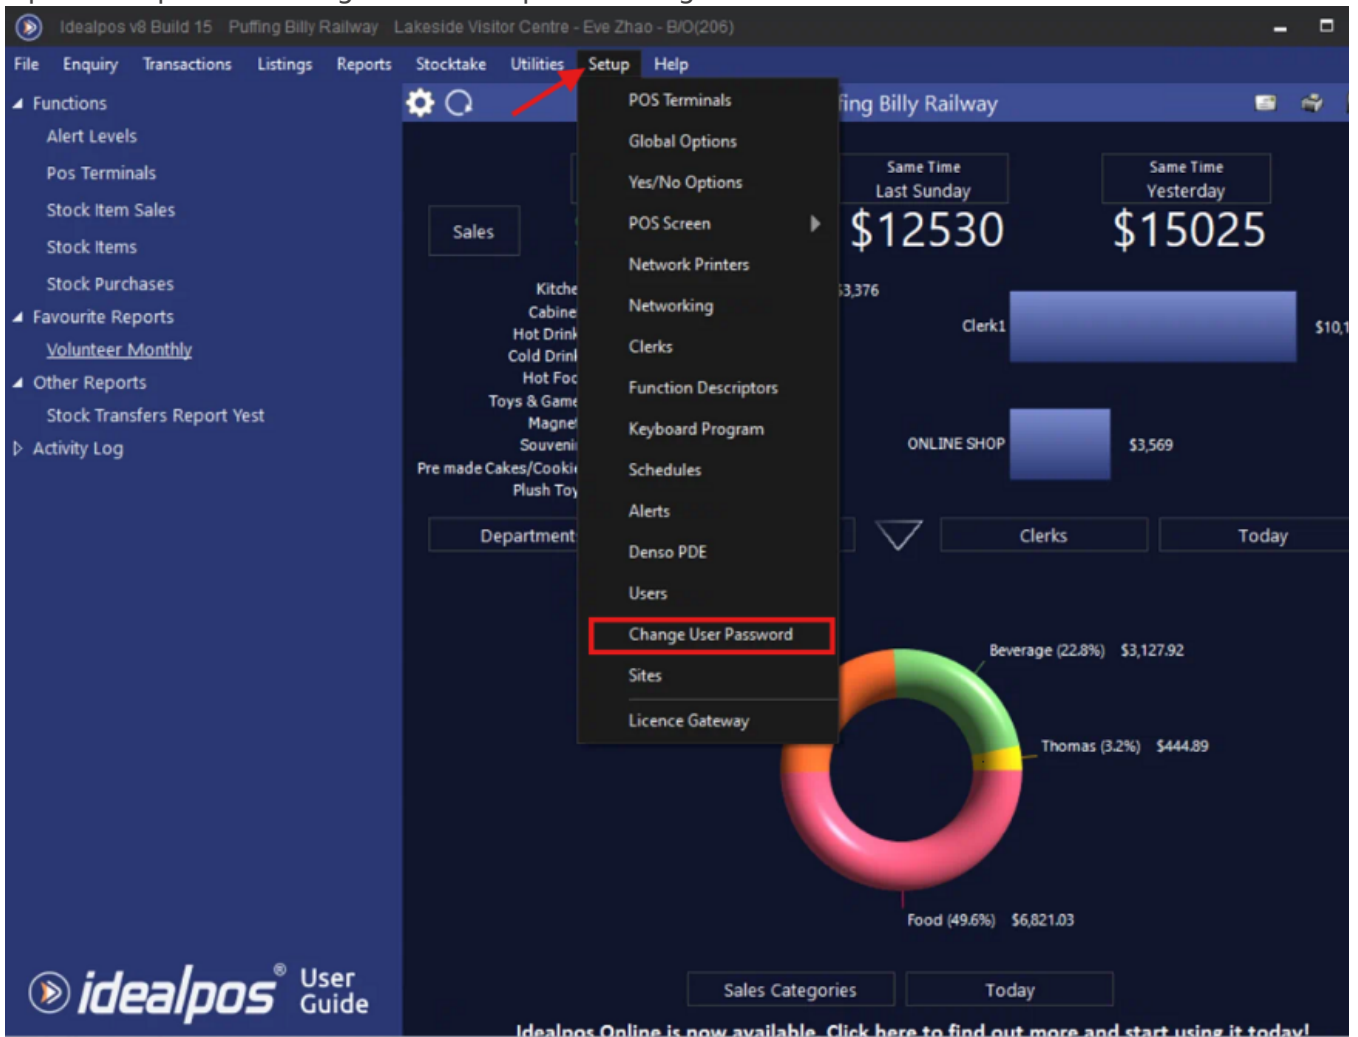

# Idealpos Password Change

This article will show you how to change your password in idealpos.

1. Open idealpos and navigate to "Setup" & "Change User Password".

2. Here you can change your password. The password has to be less than 10 characters as per idealpos standard.