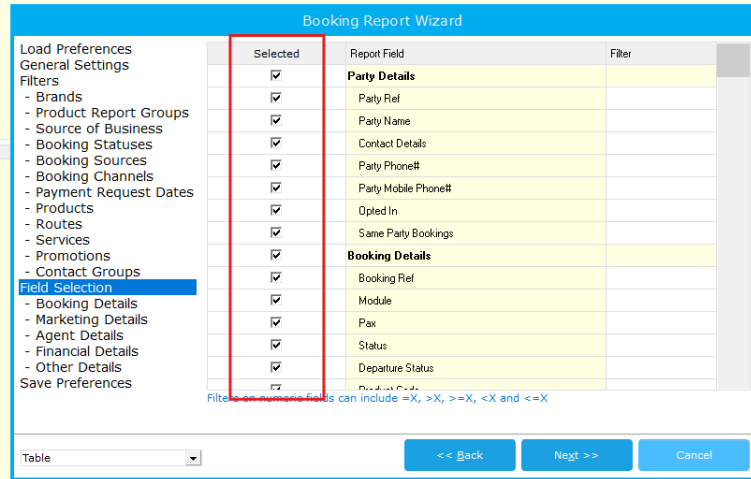

**Filters**

- Brands
- Product Report Groups
- Source of Business
- Booking Statuses
- Booking Sources
- Booking Channels
- Payment Request Dates
- Products
- Routes
- Services
- Promotions
- Contact Groups

Field Selection

- Booking Details
- Marketing Details
- Agent Details
- Financial Details
- Other Details

Save Preferences

Selected	Brand
✓	Puffing Billy
✓	Puffing Billy Railway Social Club

Table 
<< Back
Next >>
Cancel

The next area is **Field Selection**, this is where you will choose what information you want to see from the data that is grabbed. This includes, party numbers, pax, product codes, party name, cost and so much more.