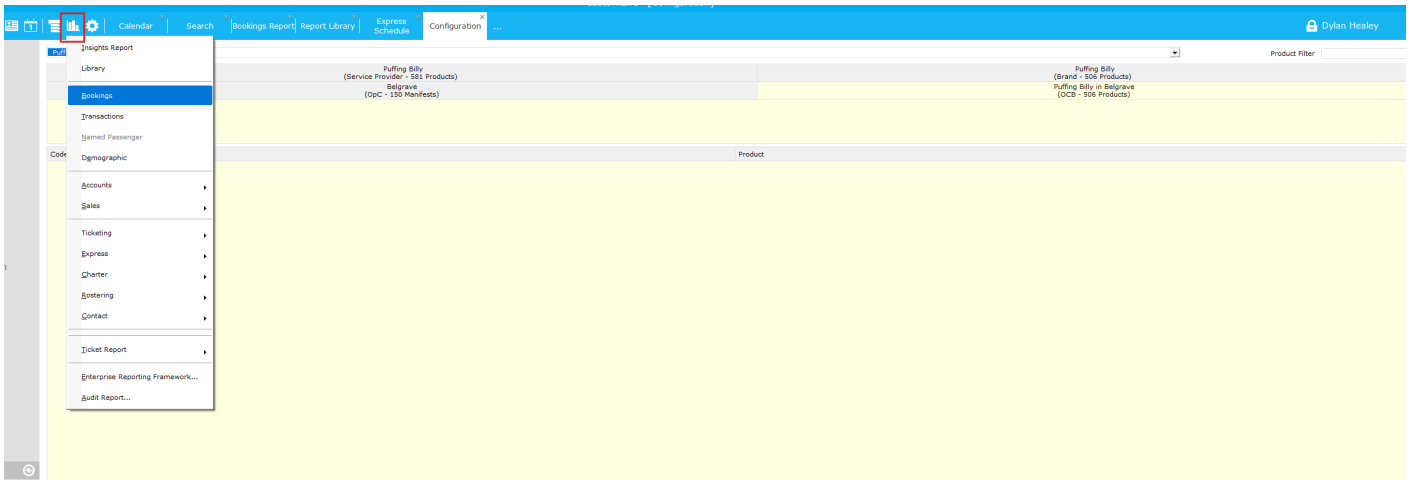

# How to run a Customlinc Report

You can run several types of reports within CustomLinc to give more detailed information for large sections of bookings.

To do this click **Reports** tab in the top left

For this example we will run a **Bookings** report.

After clicking, bookings you will need to go to **Settings**

Select **continue and create a new report** then **Next**

Configure your search parameters.