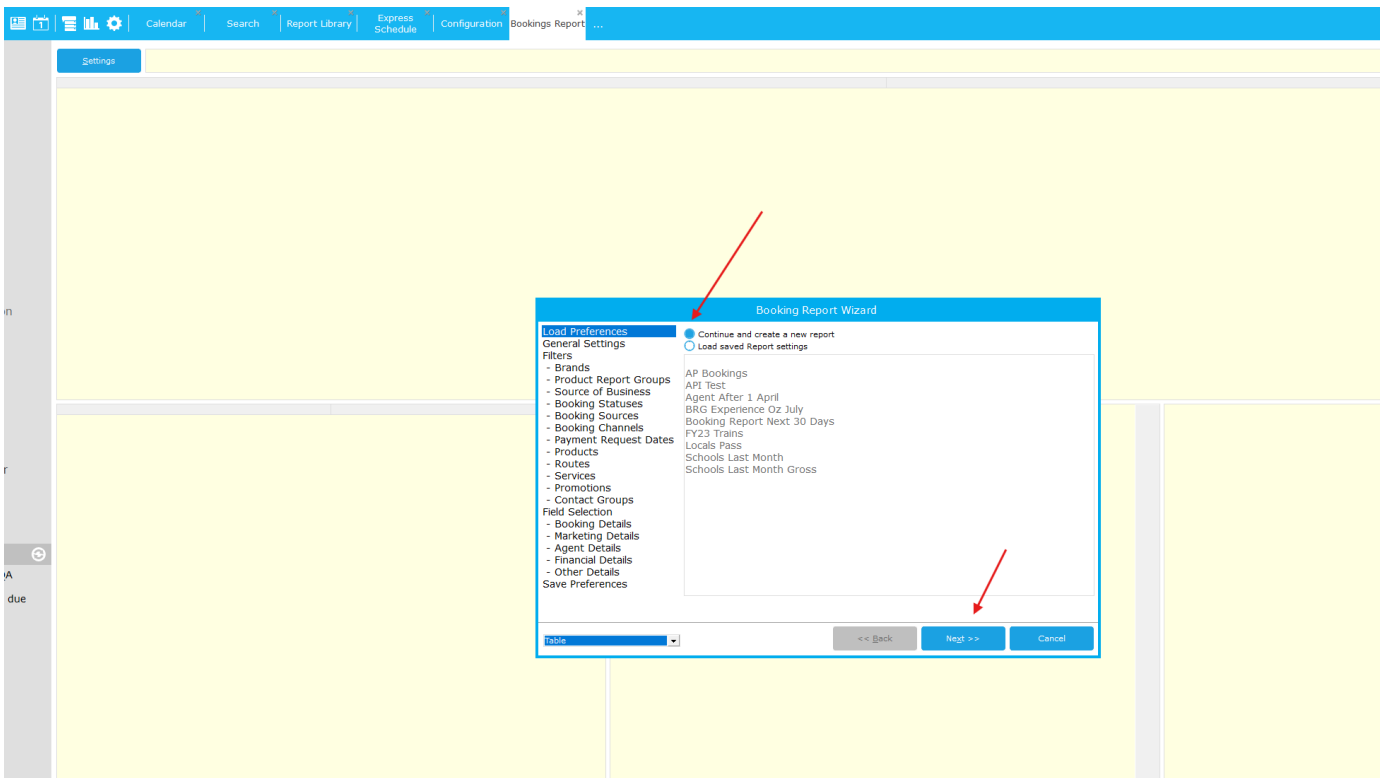

# How to run a Customlinc Report

You can run several types of reports within CustomLinc to give more detailed information for large sections of bookings.

To do this click **Reports** tab in the top left

For this example we will run a **Bookings** report.

After clicking, bookings you will need to go to **Settings**

Select **continue and create a new report** then **Next**

Configure your search parameters.

Here I have selected to define my own dates of Date of Travel from 1/12/2024 to 31/12/2024, and only for travel booked under the agent WINE HOP

**Booking Report Wizard**

Load Preferences

**General Settings**