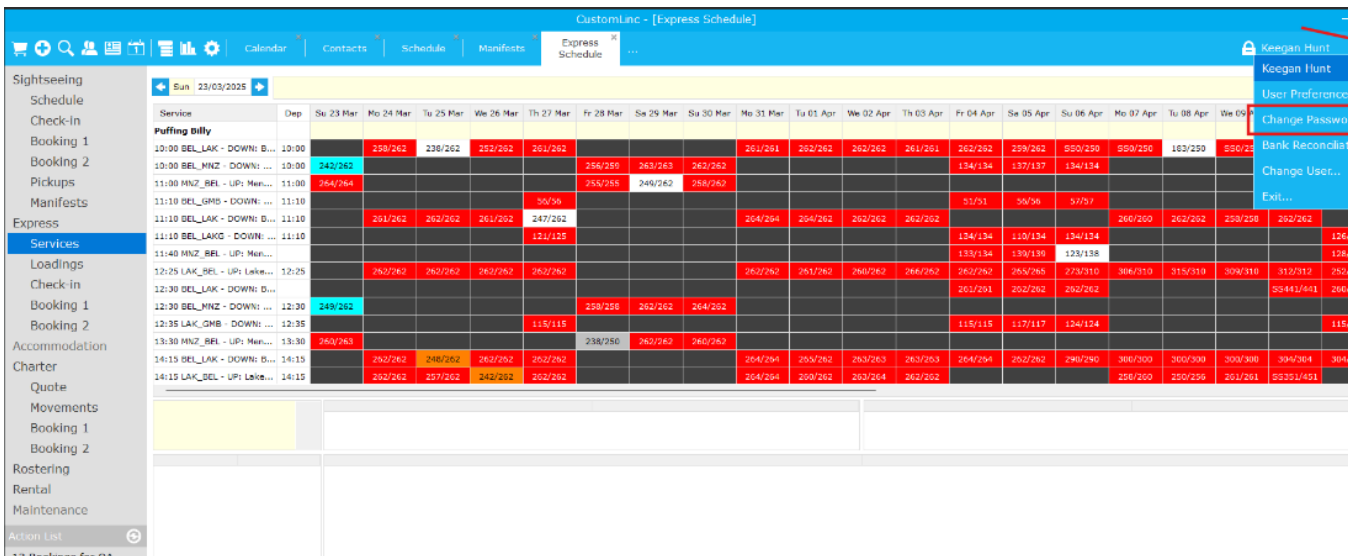

# Custom Linc Password Change

This article will show you how to change your password in Custom Linc

1. Open Custom Linc. At the top right, hit the drop-down arrow and select "Change Password".

2. Enter your old password, followed by your new password.