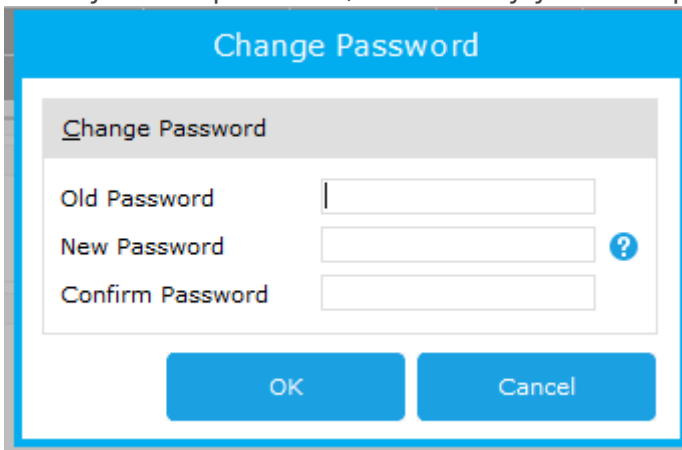

# Custom Linc Password Change

This article will show you how to change your password in Custom Linc

1. Open Custom Linc. At the top right, hit the drop-down arrow and select "Change Password".

2. Enter your old password, followed by your new password.