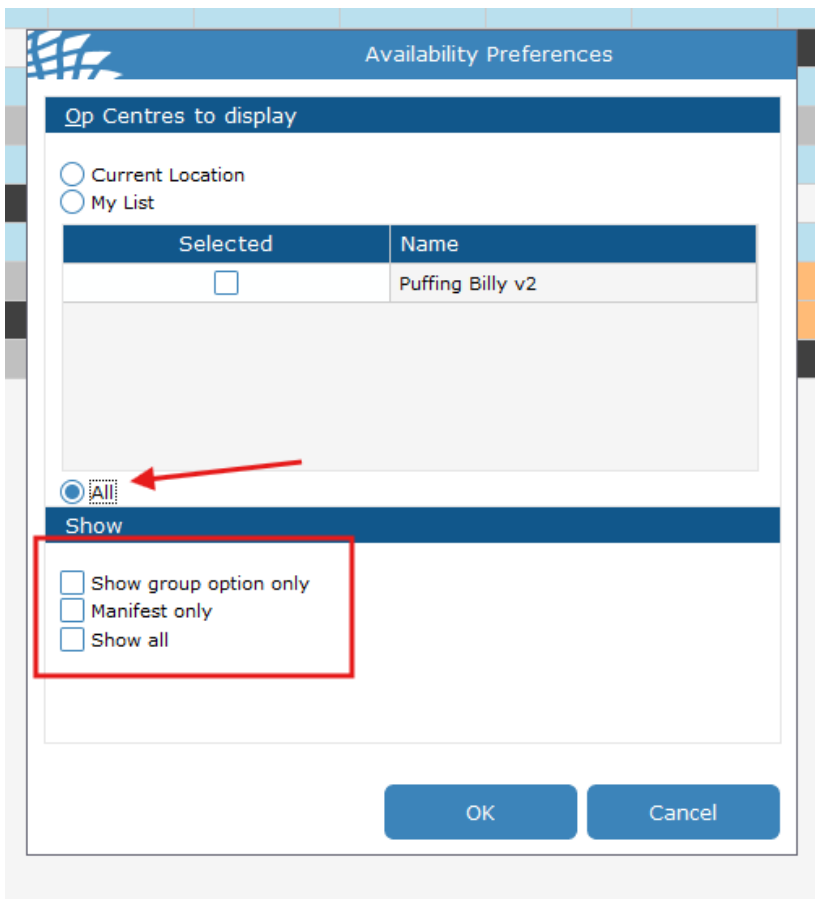

3. Your availability table should now show the Manifest and all attached products underneath.